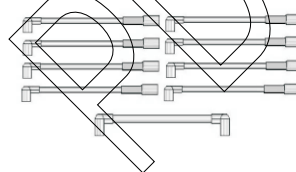

TL-GM7281

CABLES P/BUJIAS
CHEVROLET
IMPALA, CHEVELLE, MALIBU, C
HEVY NOVA