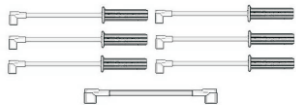

Cable para Bujía

TL-GM5761

CABLES P/BUJIAS GM
BLAZER V6 3.1L 91-94
TBI, CABLE SILICON NEGRO
7MM