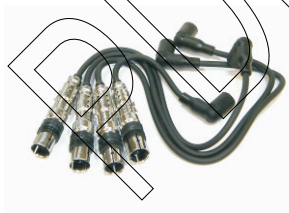

CABLES P/BUJIAS VW
GOLF,JETTA A4,BEETLE,SEAT
IBIZA 4 CIL. 2.0L 01-06

TL-VW9663