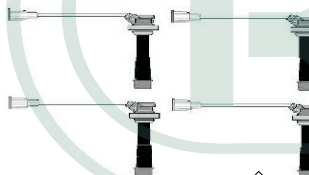

CABLES P/BUJIAS GM GEO
TRACKER 4 CIL. 1.6 LTS. 1998

TL-GM7734