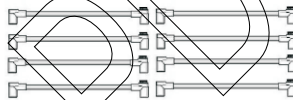

CABLES P/BUJIAS
CHEVROLET ELECTRONICO
MICROBUS

TL-GM7755