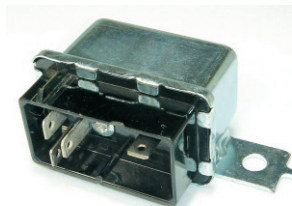

RELAY MISCELANEOS FORD  
72-79

19842 = RY83

RELAY AIRE  
ACOND. CHEV. CELEBRITY 86

19878 = RY115

RELAY AIRE ACOND. JEEP  
CHEROKEE 92-95

19884 = RS246

RELAY SEGURO ELECTRICO  
CENTURY 89-96

19894 = RY105

RELAY AIRE  
ACONDICIONADO DODGE  
PICK UP 89-90

19899 = RY273

RELAY AIRE  
ACOND. INTREPID, NEON  
97-01

19908 = RY113

RELAY AIRE  
ACOND. CENTURY 86-  
88, CELEBRITY 86-89

Sist. de Arranque

SISTEMA, SERIEDAD, SERVICIO, SIEMPRE