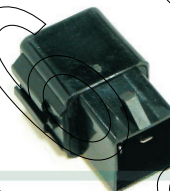

# Relevador para Aire Acondicionado

19296 = RY282

RELAY AIRE  
ACOND. CHEV. KODIAK 99-01

19823 = RY23

RELEVADOR A.A.  
CHEVROLET 77/82

19825 = RY79

RELEVADOR A.A.  
CHEVROLET 64/75

19837 = RY70

RELAY MISCELANEOS FORD  
72-79

19842 = RY83

RELAY AIRE  
ACOND. CHEV. CELEBRITY 86

19878 = RY115

RELAY AIRE ACOND. JEEP  
CHEROKEE 92-95

19884 = RS246

RELAY SEGURO ELECTRICO  
CENTURY 89-96

19894 = RY105