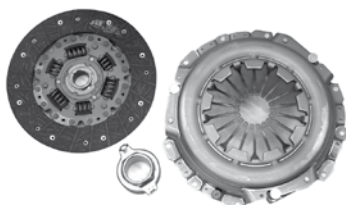

MITSUBISHI MONTERO 88-97 3.0 6G72
V6 S/COLLARIN VALEO

N° REF. 624161560

MT-RSET-04K

MITSUBISHI PICK UP 87-95 2.4 2.6 S/
COLLARIN VALEO

N° REF. 623057809

REP-SET

MAZDA

MZ-RSET-01CK

MAZDA B2000 86-87 MX-3 94-95 1.8
FORD PROBE 88-92 2.2 C/COLLARIN
VALEO

N° REF. 623336700

MZ-RSET-02K

REP-SET MAZDA B2600 89-93 MPV
88-91 2.6 3.0 S/COLLARIN VALEO

N° REF. 625282900

NISSAN

30000-06W28CK

NISSAN ALTIMA 93-97 2.4 PICK UP 720
74-83 STANZA 89-92 2.4 C/COLLARIN
VALEO