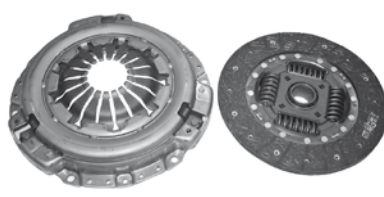

GM-RSET-19K

GM COLORADO 07-10 S/COLLARIN
VALEO