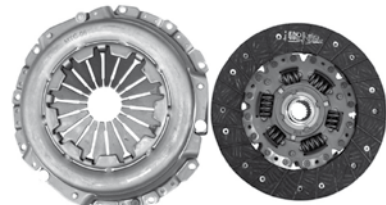

N° REF. 624198760

MITSUBISHI

MT-RSET-03K

MITSUBISHI 4G52 80-86 S/COLLARIN
215MM 23D S/COLLARIN VALEO

MT-RSET-01K

MITSUBISHI MONTERO 87-90 2.6 2.7
G54B S/COLLARIN VALEO

N° REF. 623057260

MT-RSET-02K

MITSUBISHI MONTERO 88-97 3.0 6G72
V6 S/COLLARIN VALEO

N° REF. 624161560

MT-RSET-04K

MITSUBISHI PICK UP 87-95 2.4 2.6 S/
COLLARIN VALEO

N° REF. 623057809

REP-SET

MAZDA

MZ-RSET-01CK