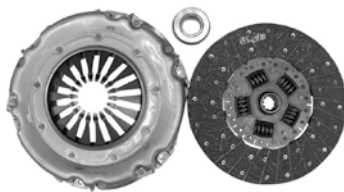

GM-RSET-01CK

GM C1500 2500 3500 SUBURBAN 5.7
V8 92-93 SILVERADO 96-98 TBI
C/COLLARIN VALEO

N° REF. 630213800