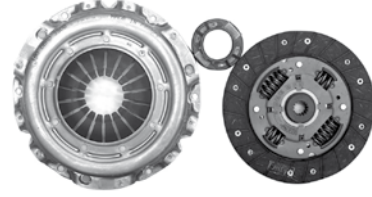

GM-RSET-14CB

GM CORSA 02-05 1.4 C/COLLARIN HID
VALEO

N° REF. 620237533 801039