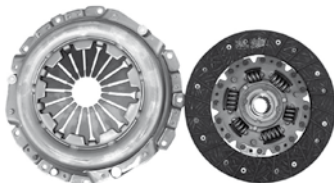

N° REF. 624198760

MITSUBISHI

MT-RSET-03K

MITSUBISHI 4G52 80-86 S/COLLARIN
215MM 23D S/COLLARIN VALEO

MT-RSET-01K

MITSUBISHI MONTERO 87-90 2.6 2.7
G54B S/COLLARIN VALEO

N° REF. 623057260

MT-RSET-02K

MITSUBISHI MONTERO 88-97 3.0 6G72
V6 S/COLLARIN VALEO

N° REF. 624161560

MT-RSET-04K

MITSUBISHI PICK UP 87-95 2.4 2.6 S/
COLLARIN VALEO

N° REF. 623057809

REP-SET

MAZDA

MZ-RSET-01CK