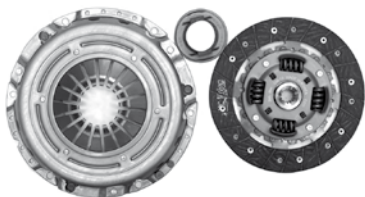

GM C1500 2500 3500 SUBURBAN 5.7
V8 92-93 SILVERADO 96-98 TBI
C/COLLARIN VALEO

N° REF. 630213800

GM-RSET-03CK

GM CAVALIER 90-94 CUTLASS 87-90
C/COLLARIN VALEO

N° REF. 623086533

GM-RSET-02CK

GM CHEVY C2 JOY POP SWING 94-04
1.6 C/COLLARIN VALEO