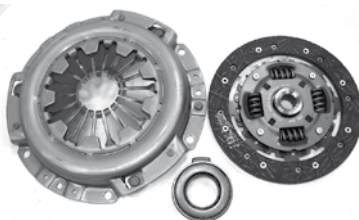

FD-RSET-14CK

FORD FIESTA 98-00 1.3 1.4 ZETEC
C/COLLARIN HID VALEO