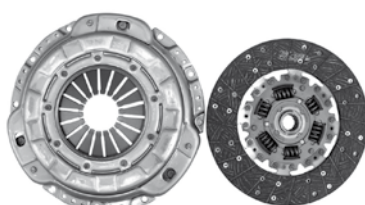

MITSUBISHI MONTERO 88-97 3.0 6G72
V6 S/COLLARIN VALEO

N° REF. 624161560

MT-RSET-04K

MITSUBISHI PICK UP 87-95 2.4 2.6 S/
COLLARIN VALEO

N° REF. 623057809

REP-SET

MAZDA

MZ-RSET-01CK

MAZDA B2000 86-87 MX-3 94-95 1.8
FORD PROBE 88-92 2.2 C/COLLARIN
VALEO

N° REF. 623336700

MZ-RSET-02K

REP-SET MAZDA B2600 89-93 MPV
88-91 2.6 3.0 S/COLLARIN VALEO

N° REF. 625282900

NISSAN

30000-06W28CK

NISSAN ALTIMA 93-97 2.4 PICK UP 720
74-83 STANZA 89-92 2.4 C/COLLARIN
VALEO