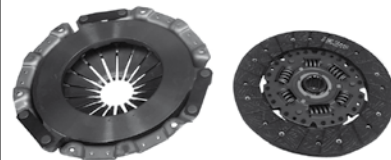

N° REF. 628280800

GM-RSET-04CK

GM BLAZER S10 S15 T10 T15 JIMMY
2.0 2.5 2.8 3.0 83-84 C/COLLARIN
VALEO

GM-RSET-05CK

GM BLAZER S10 S15 T10 T15 JIMMY
2.0 2.5 2.8 3.0 85-93 C/COLLARIN
VALEO

N° REF. 623070500

GM-RSET-01CK

GM C1500 2500 3500 SUBURBAN 5.7
V8 92-93 SILVERADO 96-98 TBI
C/COLLARIN VALEO

N° REF. 630213800

GM-RSET-03CK

GM CAVALIER 90-94 CUTLASS 87-90
C/COLLARIN VALEO

N° REF. 623086533

GM-RSET-02CK

GM CHEVY C2 JOY POP SWING 94-04
1.6 C/COLLARIN VALEO