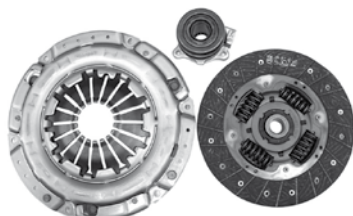

GM-RSET-16CK

GM OPTRA 04-09 2.0 DOHC X20SED
215MM 24D C/COLLARIN VALEO